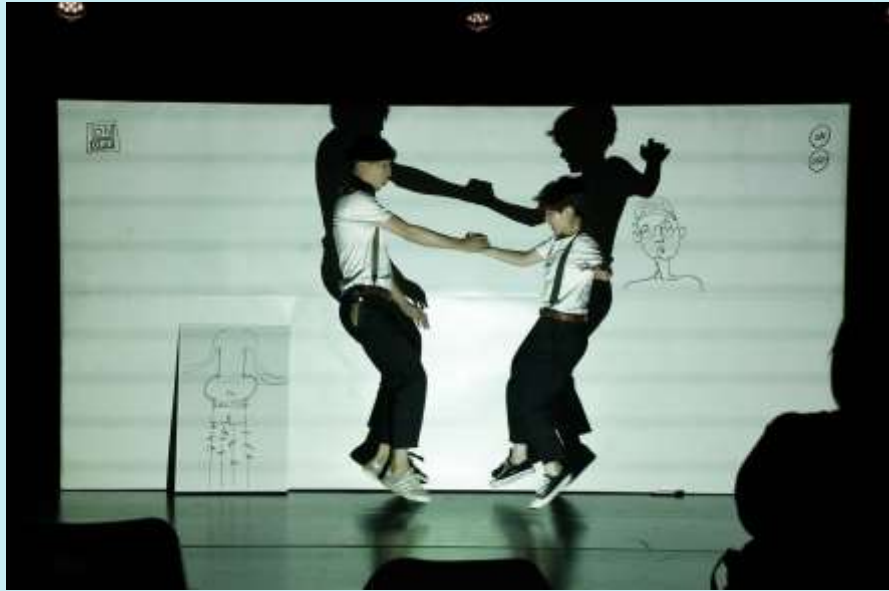

**Woogie and
Boogie like to
have fun.**